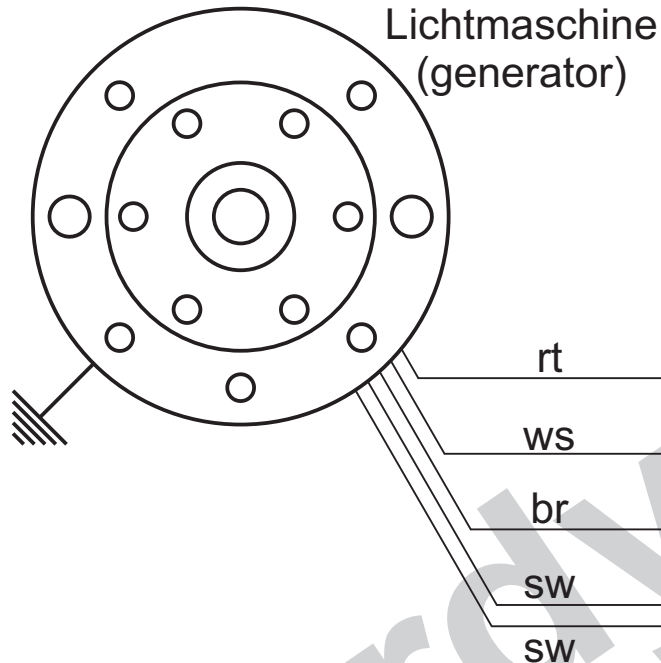

Schaltplan 72ik102 (wiring diagram)

- Kabelfarben**
(wiring colours):
- bl = blau (blue)
 - br = braun (brown)
 - ge = gelb (yellow)
 - gn = grün (green)
 - gr = grau (grey)
 - rt = rot (red)
 - sw = schwarz (black)
 - ws = weiß (white)