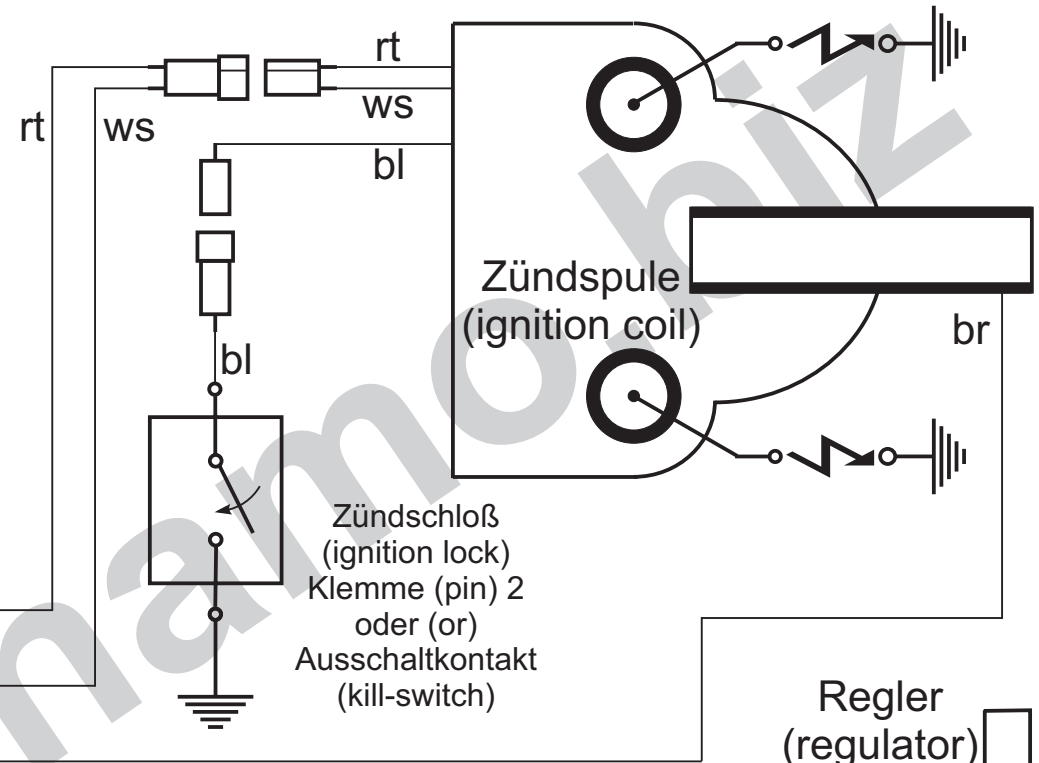

Schaltplan 72ik102 (wiring diagram)

- Kabelfarben**
(wiring colours):
- bl = blau (blue)
 - br = braun (brown)
 - ge = gelb (yellow)
 - gn = grün (green)
 - gr = grau (grey)
 - rt = rot (red)
 - sw = schwarz (black)
 - ws = weiß (white)